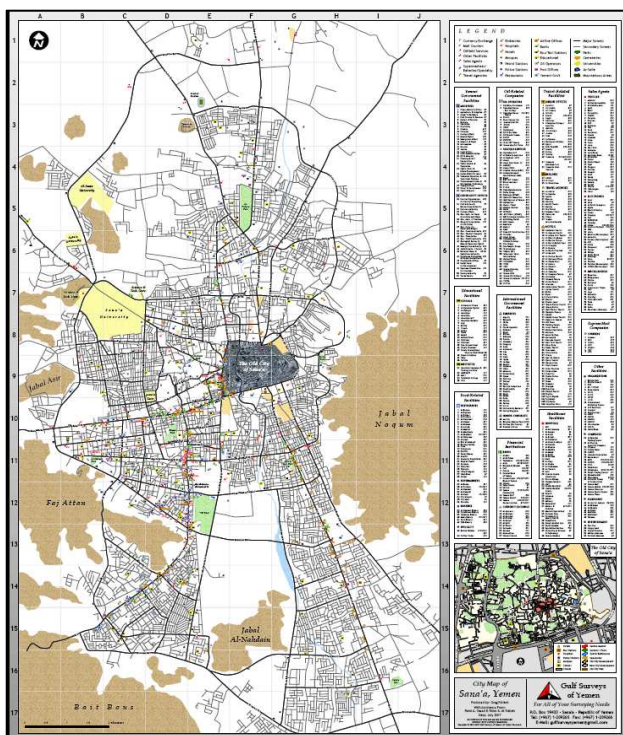

MAP NAME	PLOT SIZE	PAPER TYPE	UPDATE	PRICE*	QUANTITY	SUBTOTAL
City Maps						
Sana'a Map	914x755 mm	Coated	July 2007	\$40		
Sana'a Map	713x610 mm	Glossy	July 2007	\$50		
Aden Map	A1	Coated	Jan. 2002	\$30		
Concession Maps						
Satellite Image Map	A1	Coated	Jan. 2007	\$45		
Satellite Image Map	A2	Coated	Jan. 2007	\$30		
Oil Production Map	A1	Coated	Jan. 2007	\$40		
Oil Production Map	A2	Coated	Jan. 2007	\$30		
TOTAL						

*A 5% discount is available for orders of 10 maps of more.

(Please detach form and fax it to 01-209-265. Thank You!)

Sample Images – Sana'a Map

Below: Map Overview

Right: Sample View of Map Detail

Below-Right: Sample View of the Legend and Facilities List