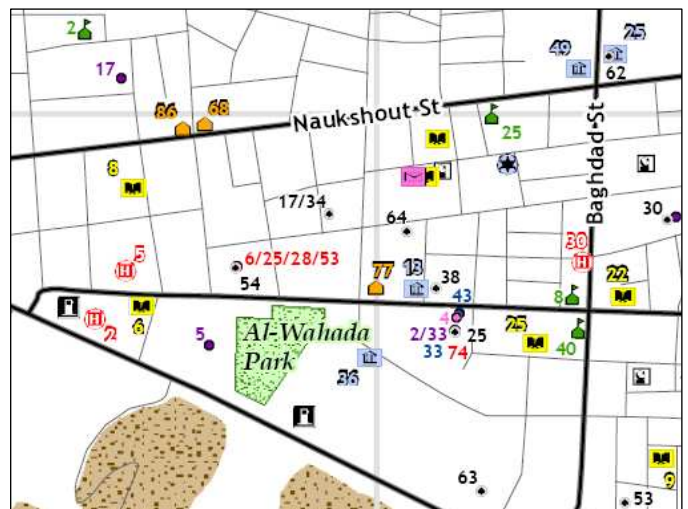

MAP NAME	PLOT SIZE	PAPER TYPE	UPDATE	PRICE*	QUANTITY	SUBTOTAL
City Maps						
Sana'a Map	914x755 mm	Coated	July 2007	\$40		
Sana'a Map	713x610 mm	Glossy	July 2007	\$50		
Aden Map	A1	Coated	Jan. 2002	\$30		
Concession Maps						
Satellite Image Map	A1	Coated	Jan. 2007	\$45		
Satellite Image Map	A2	Coated	Jan. 2007	\$30		
Oil Production Map	A1	Coated	Jan. 2007	\$40		
Oil Production Map	A2	Coated	Jan. 2007	\$30		
TOTAL						

*A 5% discount is available for orders of 10 maps of more.

(Please detach form and fax it to 01-209-265. Thank You!)

Sample Images – Sana'a Map

Below: Map Overview

Right: Sample View of Map Detail

Below-Right: Sample View of the Legend and Facilities List